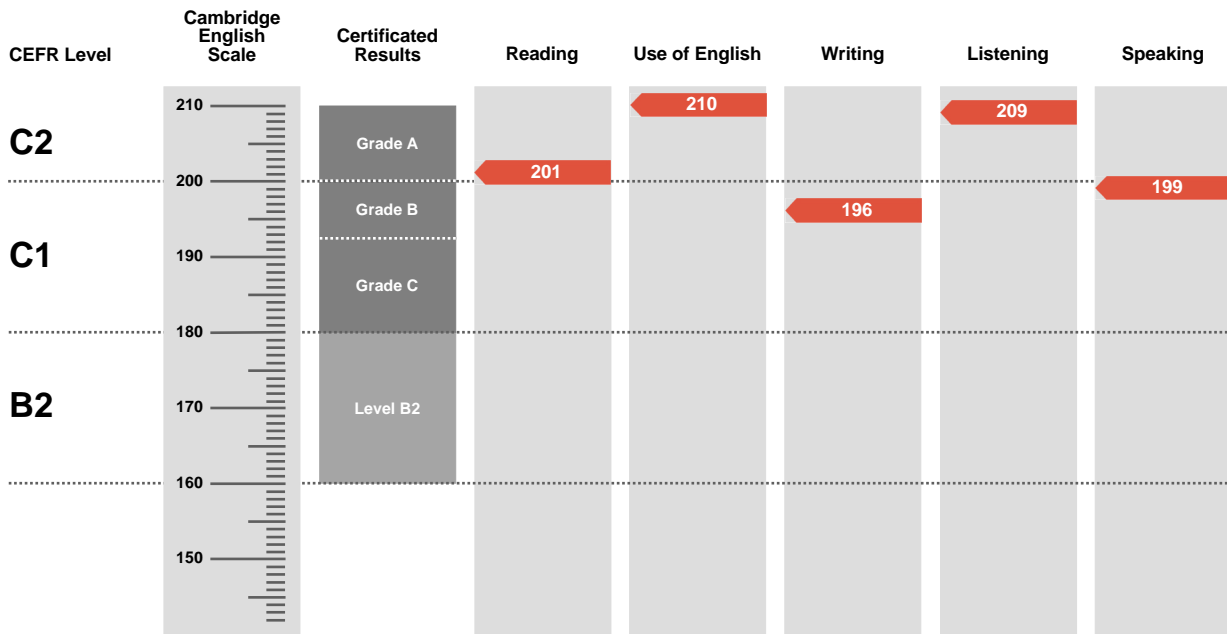

### Statement of Results

Candidate name

**Laura Decarli**

Place of entry

**LUGANO**

Result

**Pass at Grade A**

Overall Score

**203**

CEFR Level

**C2**

Advanced is an examination targeted at Level C1 in the Council of Europe's Common European Framework of Reference.

Candidates achieving Grade A (between 200 and 210 on the Cambridge English Scale) receive a certificate stating that they have demonstrated ability at Level C2. Candidates achieving Grade B or Grade C (between 180 and 199 on the Cambridge English Scale) receive a certificate at Level C1.